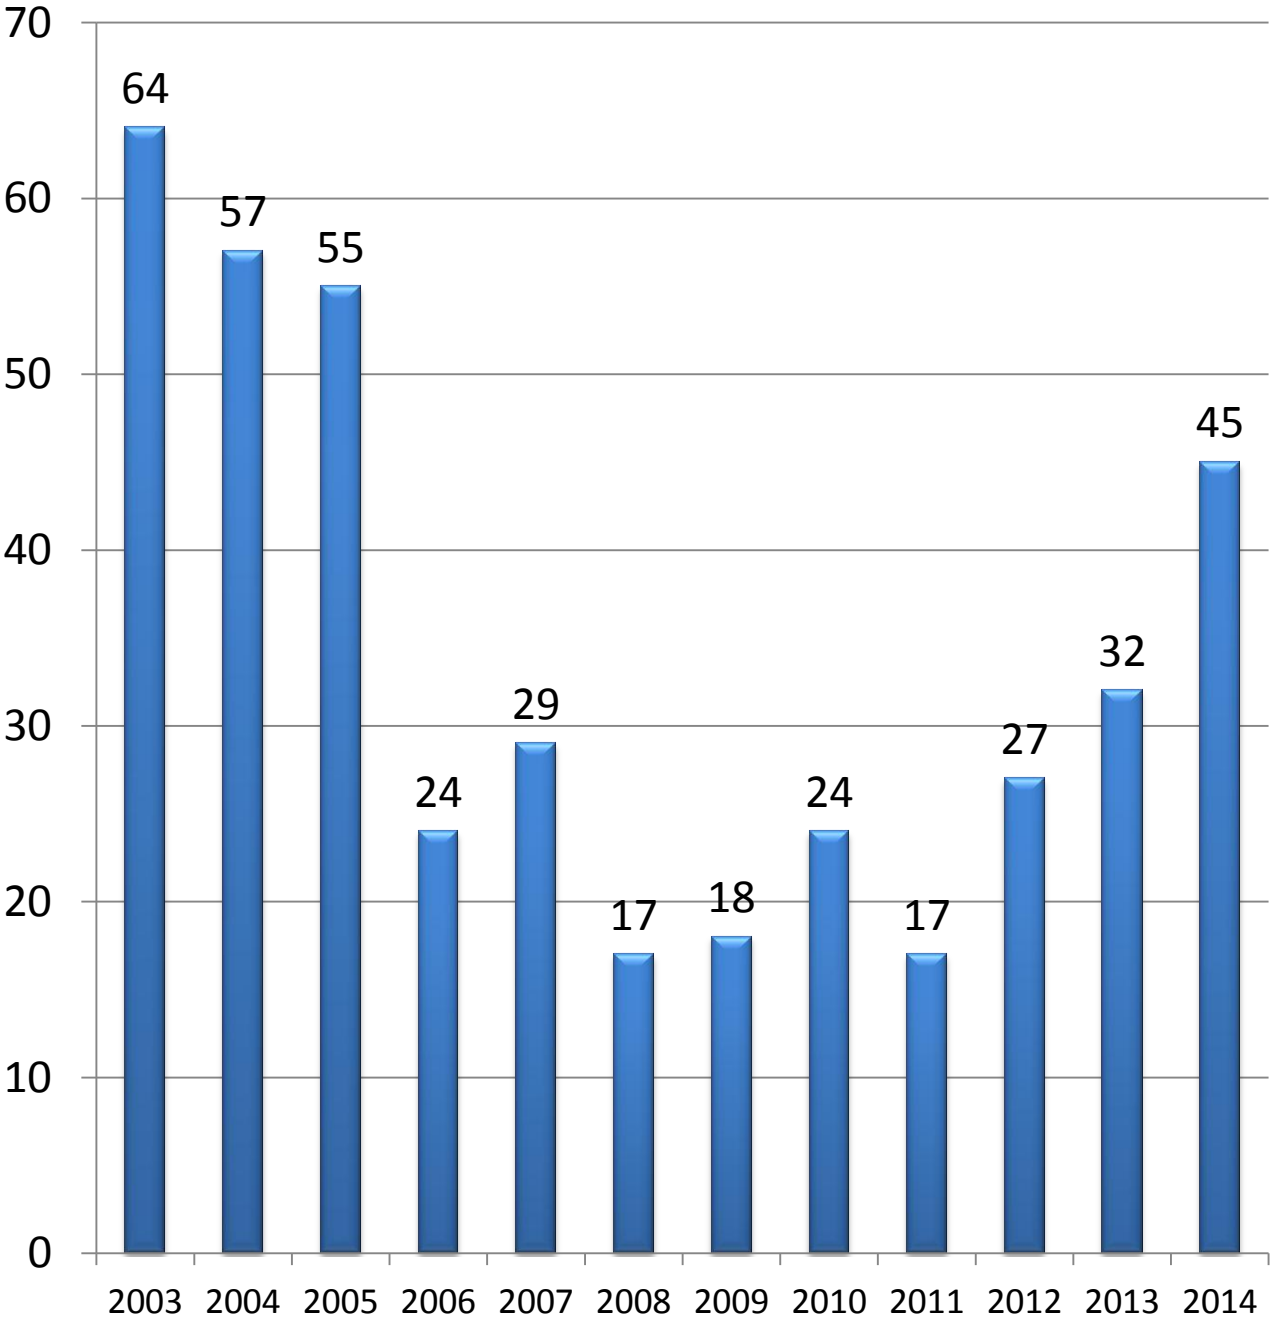

Annual Condominium Sales Units South Haven

Condominium closed sale Units (Single count)
Info provided by the SWMRIC