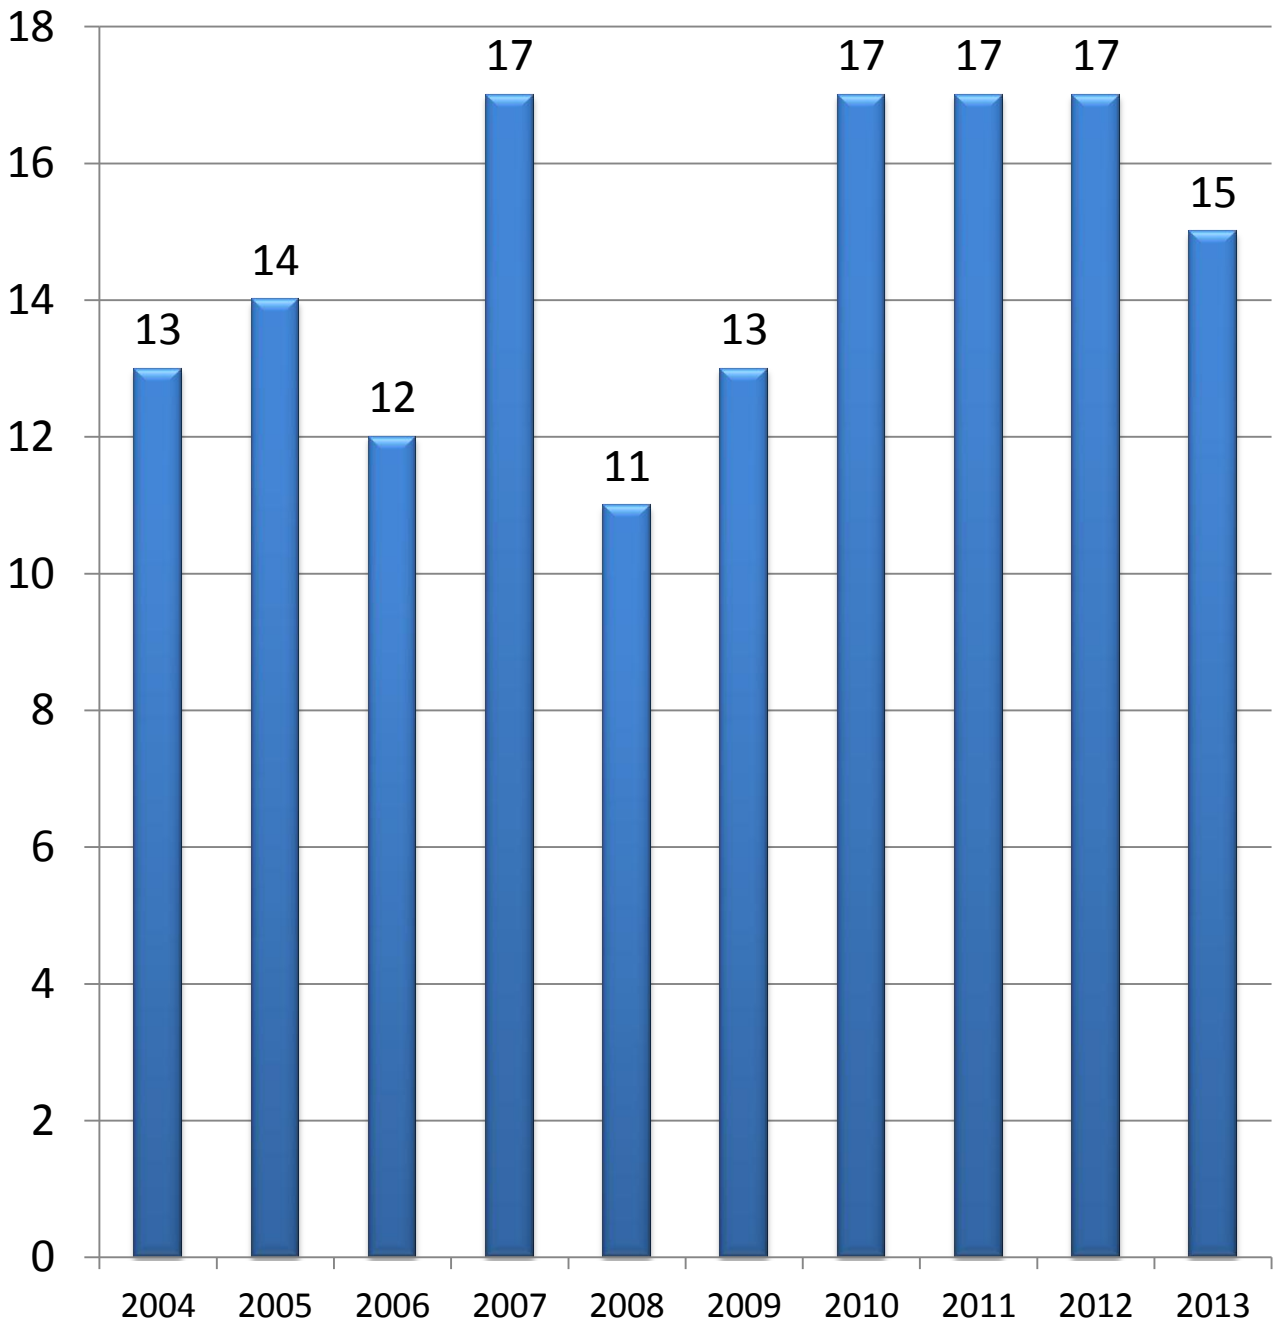

Annual Lakefront Sales

Units

Covert to Glenn

MLS Residential sale Units (Single count)
Info provided by the SWMRIC